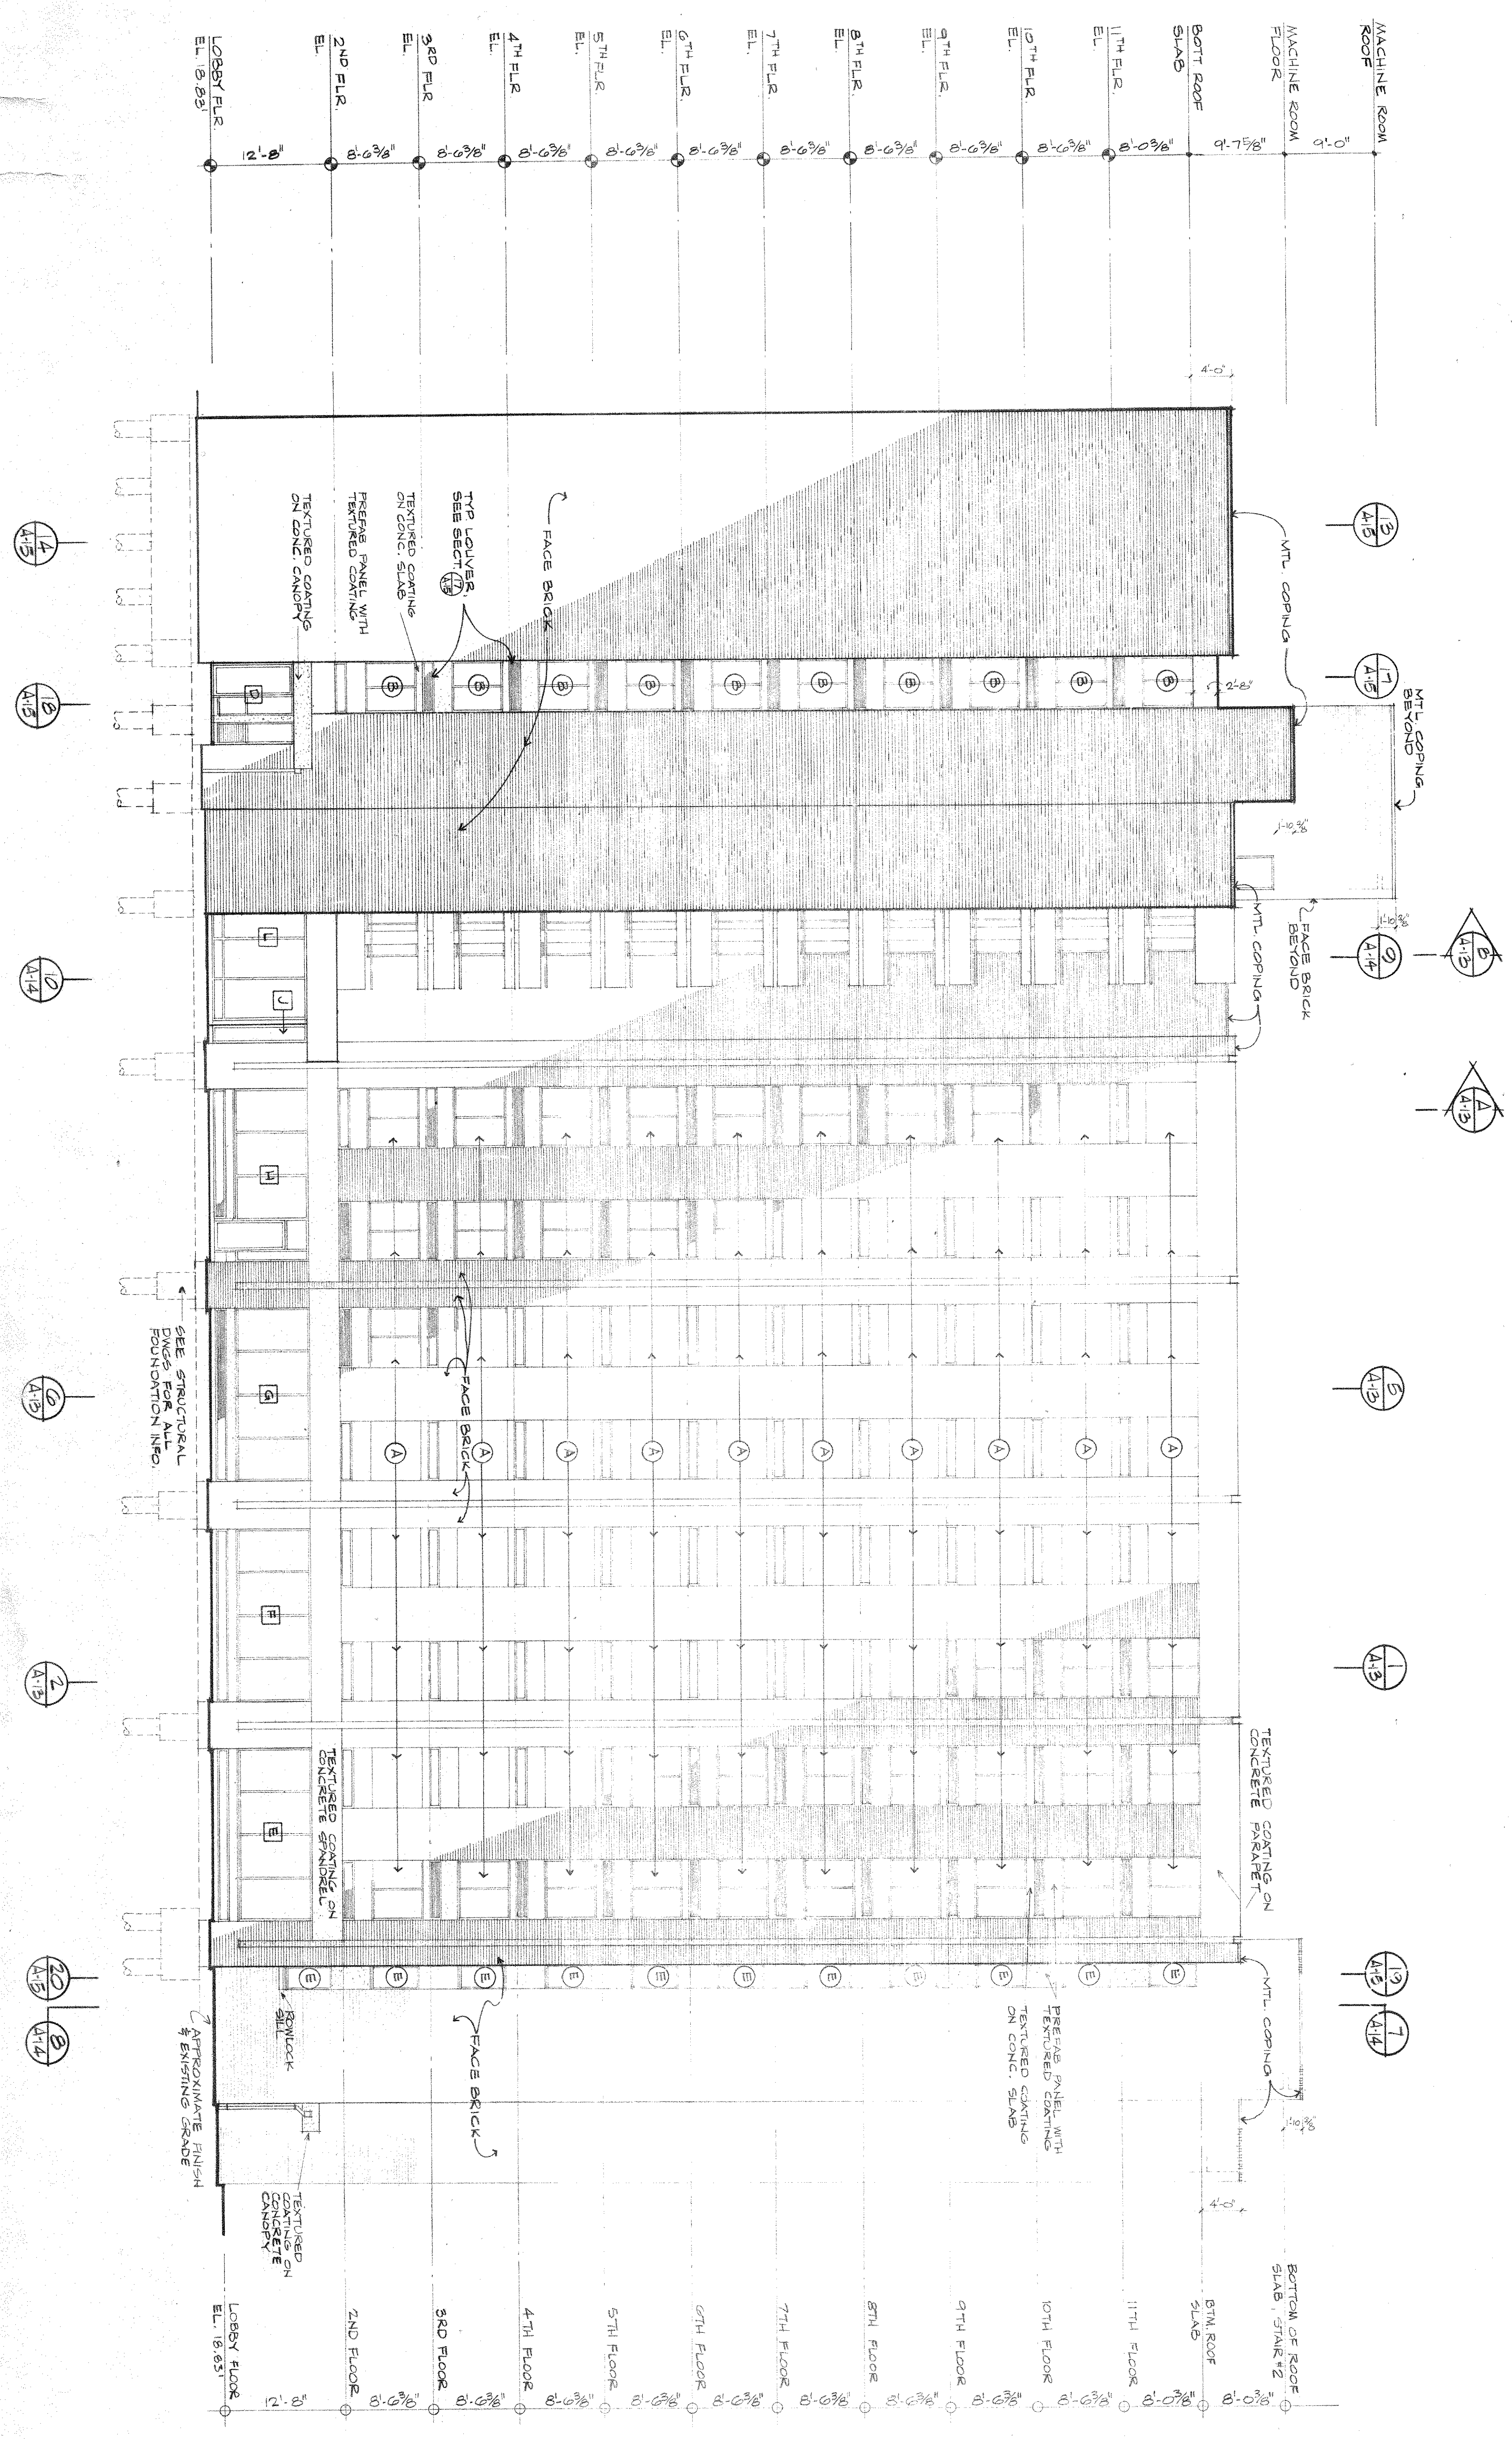

REVISIONS	DESCRIPTION	DATE	BY	APP	LOCATION	DESCRIPTION	DATE	BY	APP
1									
2									
3									
4									
5									

SOUTH ELEVATION
SCALE 1/8" = 1'-0"

LBC&W

LBC&W VIRGINIA
FOR ROBERT RILEY STREET
ALEXANDRIA VIRGINIA 22314

ALEXANDRIA HOUSING
ELBERT HOUSING

SOUTH ELEVATION
DRAWING NUMBER A142-AS